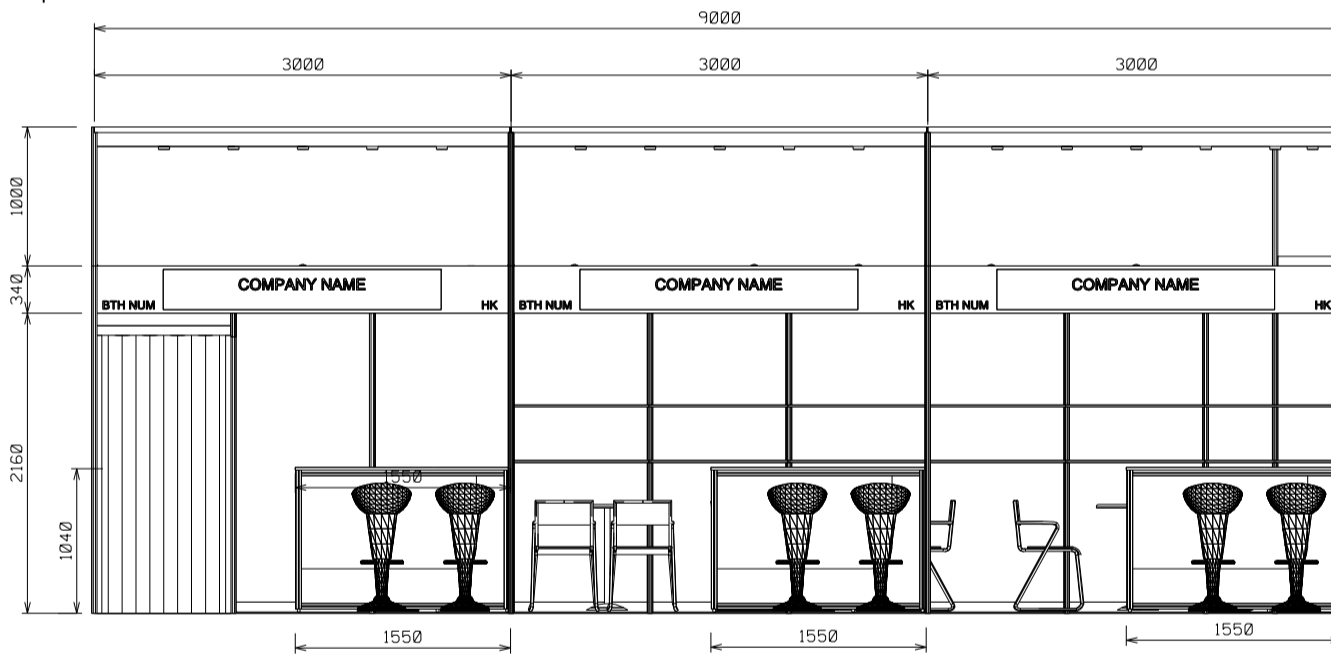

Hong Kong International Wine and Spirits Fair

香港國際美酒展

9M x 3M x 3.5M(H) Standard Right Corner Booth (Option B)

9米乘3米乘3.5米(高)右邊角位攤位

PLAN

ELEVATION

PERSPECTIVE

BOOTH SPECIFICATIONS		QTY.
	L-SHAPE BAR COUNTER	3
	1000W x 300D WOODEN DISPLAY SHELF	18
	LONGARMED SPOTLIGHT (300MM) 23WATT ENERGY SAVING LAMP (YELLOW LIGHT)	12
	ROUND MEETING TABLE	3
	BAR STOOL	9
	BLACK LEATHER CHAIR	9
	50W DOWNLIGHT	18
	RUBBISH BIN & CARPET (27sqm.)	