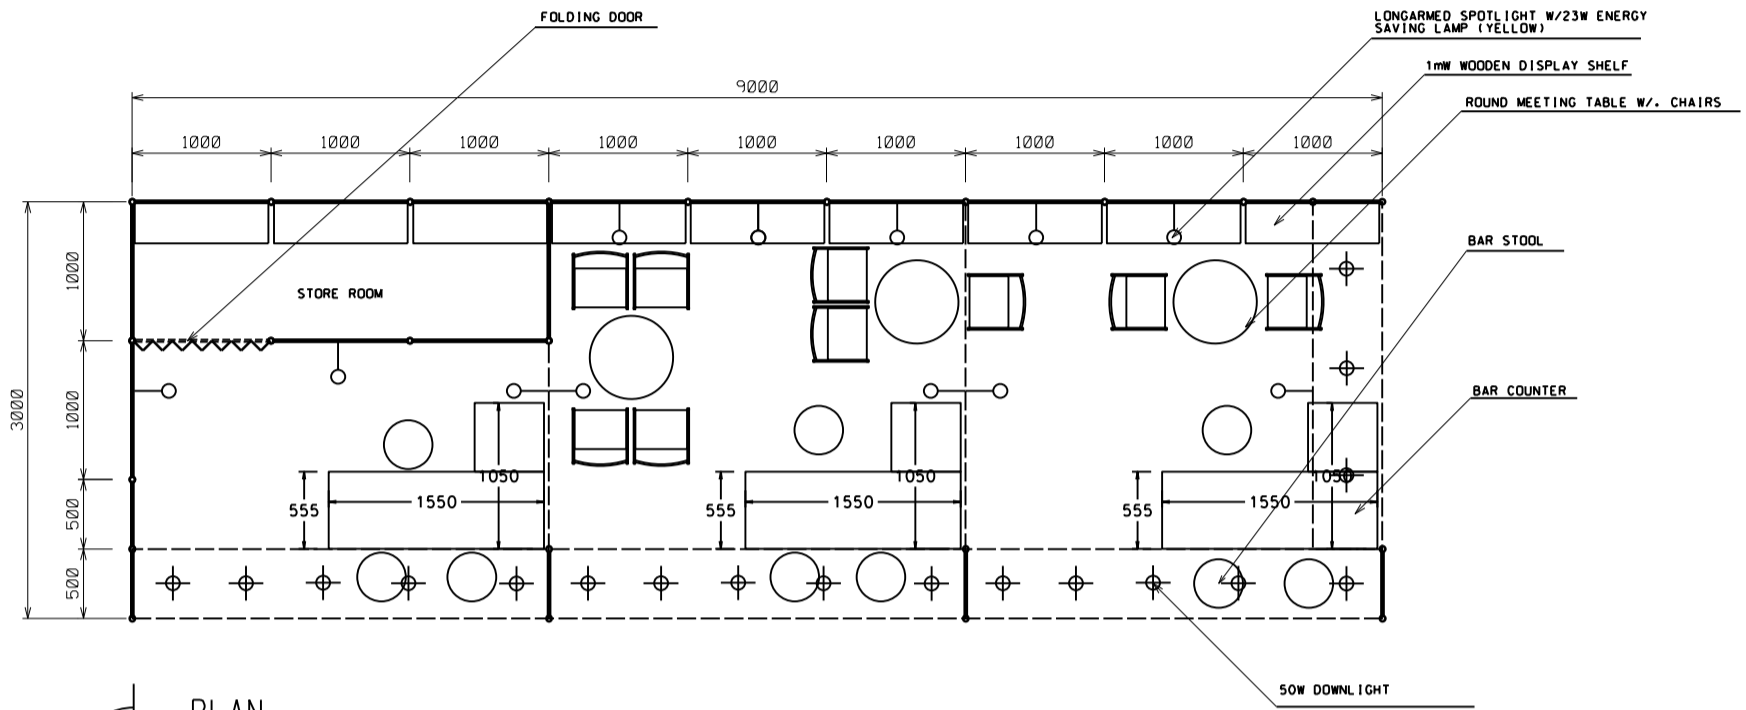

Hong Kong International Wine and Spirits Fair

香港國際美酒展

9M x 3M x 3.5M(H) Standard Right Corner Booth (Option B)

9米乘3米乘3.5米(高)右邊角位攤位

PLAN

ELEVATION

PERSPECTIVE

BOOTH SPECIFICATIONS		QTY.
	L-SHAPE BAR COUNTER	3
	1000W x 300D WOODEN DISPLAY SHELF	18
	LONGARMED SPOTLIGHT (300MM) 23WATT ENERGY SAVING LAMP (YELLOW LIGHT)	12
	ROUND MEETING TABLE	3
	BAR STOOL	9
	BLACK LEATHER CHAIR	9
	50W DOWNLIGHT	18
	RUBBISH BIN & CARPET (27sqm.)	