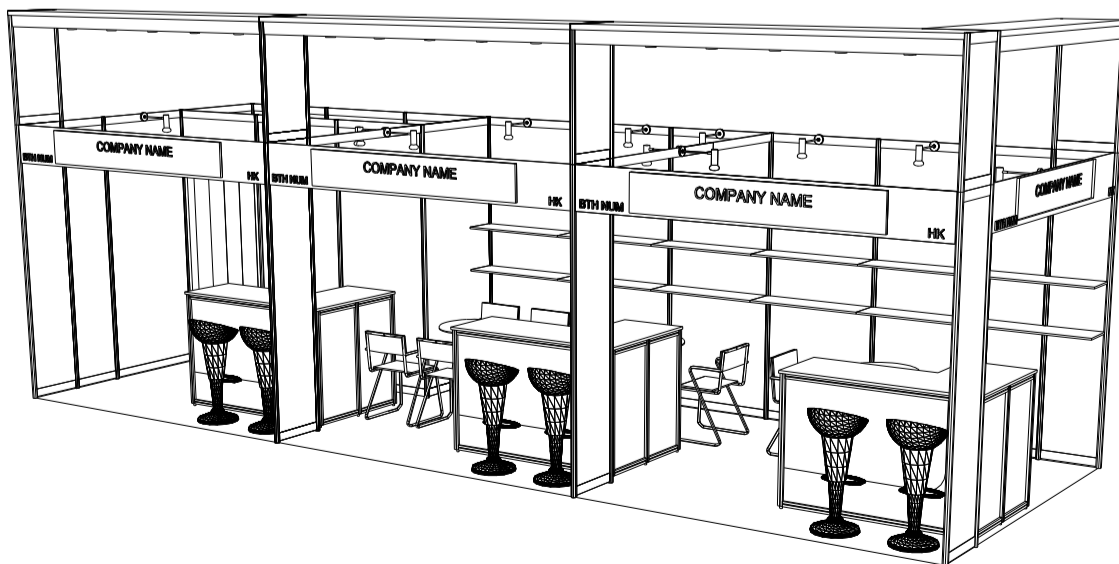

Hong Kong International Wine and Spirits Fair

香港國際美酒展

9M x 3M x 3.5M(H) Standard Right Corner Booth (Option B)

9米乘3米乘3.5米(高)右邊角位攤位

PLAN

ELEVATION

PERSPECTIVE

BOOTH SPECIFICATIONS		QTY.
	L-SHAPE BAR COUNTER	3
	1000W x 300D WOODEN DISPLAY SHELF	18
	LONGARMED SPOTLIGHT (300MM) 23WATT ENERGY SAVING LAMP (YELLOW LIGHT)	12
	ROUND MEETING TABLE	3
	BAR STOOL	9
	BLACK LEATHER CHAIR	9
	50W DOWNLIGHT	18
	RUBBISH BIN & CARPET (27sqm.)	